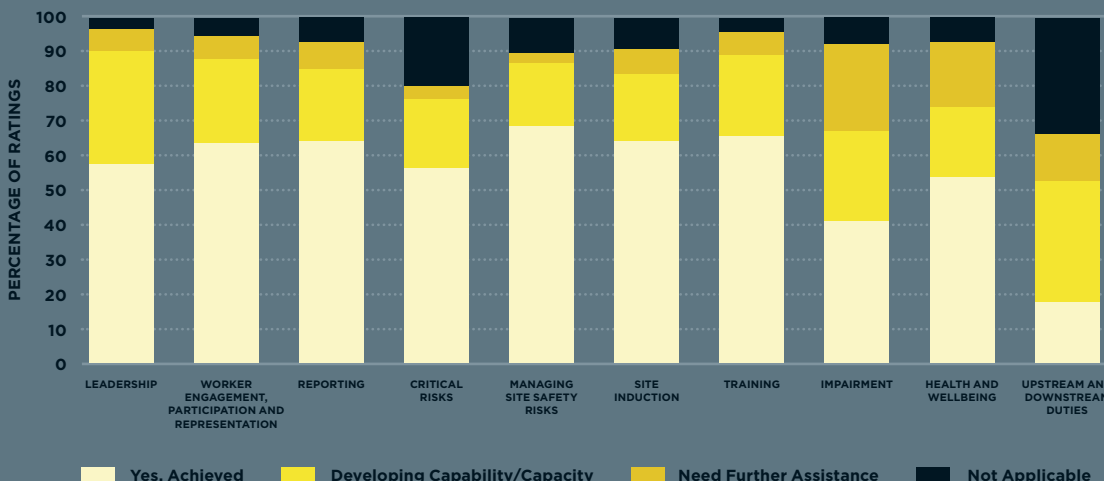

ASSESSMENT RATINGS FOR QUESTIONS WITHIN EACH CHARTER ACTION

70%

INCREASE IN ASSESSMENTS FROM SIGNATORIES FROM 2014 TO 2016