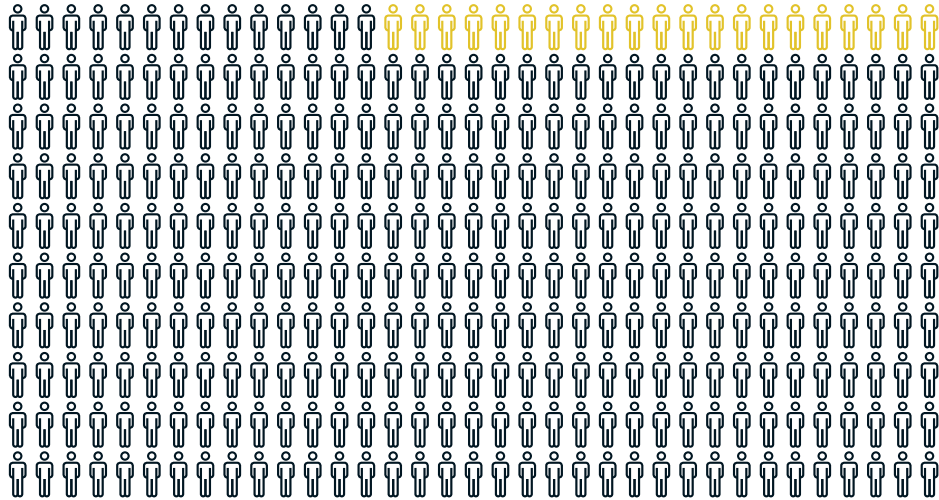

CANTERBURY REBUILD SAFETY CHARTER

# HOW WE'RE GOING

JULY 2013 TO 2016

**OVER 350 MEMBERS**

**A SIX-FOLD INCREASE IN 3 YEARS**

21 HEALTH AND SAFETY CHAMPIONS

**6,750**

PEOPLE ATTEND WORKSAFE AND CHARTER EVENTS

**3,500**

CRITICAL RISK POSTERS DISPLAYED IN PORTALOOS

**400+**

LINKS TO RELEVANT HEALTH AND SAFETY INFORMATION ON THE WEBSITE.

**30+**

NEWSLETTERS GOING OUT TO 1150+ PEOPLE EVERY MONTH

**8,300**

VIEWS OF SAFETY CHARTER VIDEOS